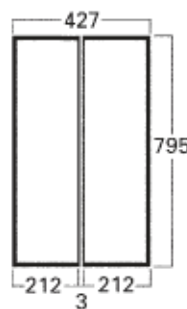

## Dimensions & Weights

<b>WEIGHTS</b> .....	Kg
Top .....	1.22
Shelf .....	1.15
Bottom .....	1.02
Body Panel .....	4.63
Pole Set (six pieces) <b>G</b> .....	2.58
Header .....	0.51
Pole Set (six pieces) <b>M</b> Roof Kit .....	2.36
Round Tray .....	0.95
Bag .....	1.60

### PACKING

Individual Reusable Carton ..... 1.85  
 External Measurements  
 1000mm x 865mm x 75mm

Round Tray Carton ..... 0.45  
 External Measurements  
 523mm x 523mm x 83mm

Bulk packaging, dimensions and weight dependent on number of units required.

*Weights and measurements quoted are approximate.*

**UNIT AND HEADER**

**ROOF KIT HEADER**  
 VISUAL GRAPHIC SIZE

**ROOF PANELS**

**ROUND TRAY**

**DOUBLE SIDED HEADER**

**GRAPHIC SIZE**

ALLOW 37.5mm FOR TOP AND BOTTOM