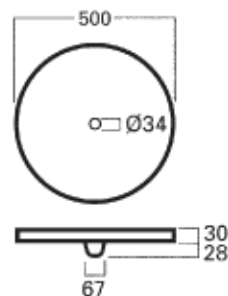

## Dimensions & Weights

<b>WEIGHTS</b> .....	Kg
Top .....	1.22
Shelf .....	1.15
Bottom .....	1.02
Body Panel .....	4.63
Pole Set (six pieces) <b>G</b> .....	2.58
Header .....	0.51
Pole Set (six pieces) <b>M</b> Roof Kit .....	2.36
Round Tray .....	0.95
Bag .....	1.60

### PACKING

Individual Reusable Carton ..... 1.85  
 External Measurements  
 1000mm x 865mm x 75mm

Round Tray Carton ..... 0.45  
 External Measurements  
 523mm x 523mm x 83mm

Bulk packaging, dimensions and weight dependent on number of units required.

*Weights and measurements quoted are approximate.*

**UNIT AND HEADER**

**ROOF KIT HEADER**  
 VISUAL GRAPHIC SIZE

**ROOF PANELS**

**ROUND TRAY**

**DOUBLE SIDED HEADER**

**GRAPHIC SIZE**

ALLOW 37.5mm FOR TOP AND BOTTOM