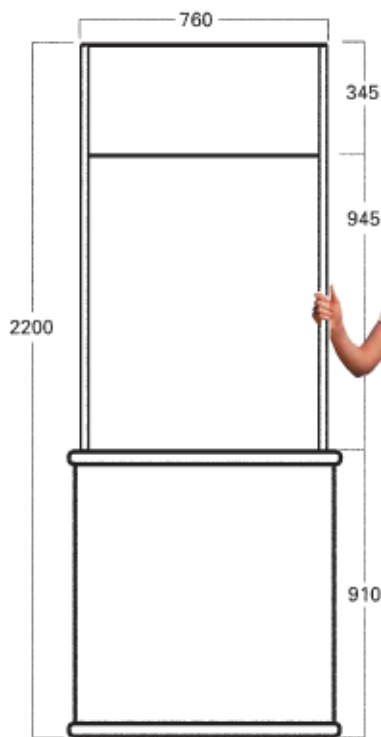

## Dimensions & Weights

<b>WEIGHTS</b> .....	Kg
Top .....	1.22
Shelf .....	1.15
Bottom .....	1.02
Body Panel .....	4.63
Pole Set (six pieces) <b>G</b> .....	2.58
Header .....	0.51
Pole Set (six pieces) <b>M</b> Roof Kit .....	2.36
Round Tray .....	0.95
Bag .....	1.60

### PACKING

Individual Reusable Carton ..... 1.85  
 External Measurements  
 1000mm x 865mm x 75mm

Round Tray Carton ..... 0.45  
 External Measurements  
 523mm x 523mm x 83mm

Bulk packaging, dimensions and weight dependent on number of units required.

*Weights and measurements quoted are approximate.*

**UNIT AND HEADER**

**ROOF KIT HEADER**  
 VISUAL GRAPHIC SIZE

**ROOF PANELS**

**ROUND TRAY**

**DOUBLE SIDED HEADER**

**GRAPHIC SIZE**

ALLOW 37.5mm FOR TOP AND BOTTOM