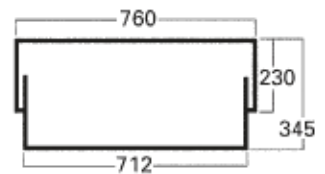

## Dimensions & Weights

<b>WEIGHTS</b> .....	Kg
Top .....	1.22
Shelf .....	1.15
Bottom .....	1.02
Body Panel .....	4.63
Pole Set (six pieces) <b>G</b> .....	2.58
Header .....	0.51
Pole Set (six pieces) <b>M</b> Roof Kit .....	2.36
Round Tray .....	0.95
Bag .....	1.60

### PACKING

Individual Reusable Carton ..... 1.85  
 External Measurements  
 1000mm x 865mm x 75mm

Round Tray Carton ..... 0.45  
 External Measurements  
 523mm x 523mm x 83mm

Bulk packaging, dimensions and weight dependent on number of units required.

*Weights and measurements quoted are approximate.*

**UNIT AND HEADER**

**ROOF KIT HEADER**  
 VISUAL GRAPHIC SIZE

**ROOF PANELS**

**ROUND TRAY**

**DOUBLE SIDED HEADER**

**GRAPHIC SIZE**

ALLOW 37.5mm FOR TOP AND BOTTOM