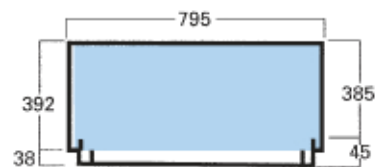

## Dimensions & Weights

<b>WEIGHTS</b> .....	Kg
Top .....	1.22
Shelf .....	1.15
Bottom .....	1.02
Body Panel .....	4.63
Pole Set (six pieces) <b>G</b> .....	2.58
Header .....	0.51
Pole Set (six pieces) <b>M</b> Roof Kit .....	2.36
Round Tray .....	0.95
Bag .....	1.60

### PACKING

Individual Reusable Carton ..... 1.85  
 External Measurements  
 1000mm x 865mm x 75mm

Round Tray Carton ..... 0.45  
 External Measurements  
 523mm x 523mm x 83mm

Bulk packaging, dimensions and weight dependent on number of units required.

*Weights and measurements quoted are approximate.*

**UNIT AND HEADER**

**ROOF KIT HEADER**  
 VISUAL GRAPHIC SIZE

**ROOF PANELS**

**ROUND TRAY**

**DOUBLE SIDED HEADER**

**GRAPHIC SIZE**

ALLOW 37.5mm FOR TOP AND BOTTOM