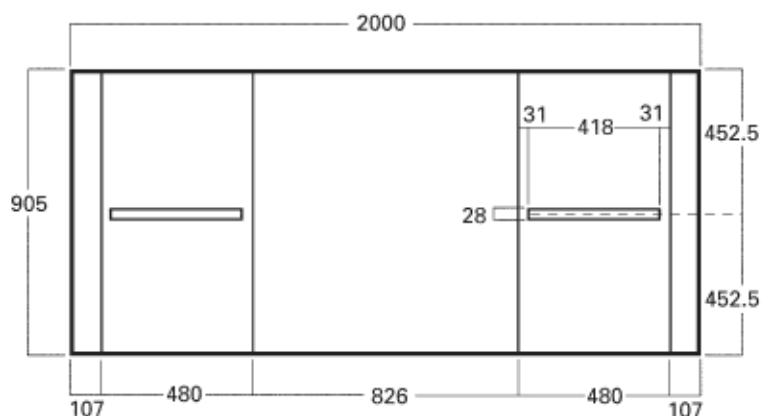

## Dimensions & Weights

<b>WEIGHTS</b> .....	Kg
Top .....	1.22
Shelf .....	1.15
Bottom .....	1.02
Body Panel .....	4.63
Pole Set (six pieces) <b>G</b> .....	2.58
Header .....	0.51
Pole Set (six pieces) <b>M</b> Roof Kit .....	2.36
Round Tray .....	0.95
Bag .....	1.60

### PACKING

Individual Reusable Carton ..... 1.85  
 External Measurements  
 1000mm x 865mm x 75mm

Round Tray Carton ..... 0.45  
 External Measurements  
 523mm x 523mm x 83mm

Bulk packaging, dimensions and weight dependent on number of units required.

*Weights and measurements quoted are approximate.*

**UNIT AND HEADER**

**ROOF KIT HEADER**  
 VISUAL GRAPHIC SIZE

**ROOF PANELS**

**ROUND TRAY**

**DOUBLE SIDED HEADER**

**GRAPHIC SIZE**

ALLOW 37.5mm FOR TOP AND BOTTOM